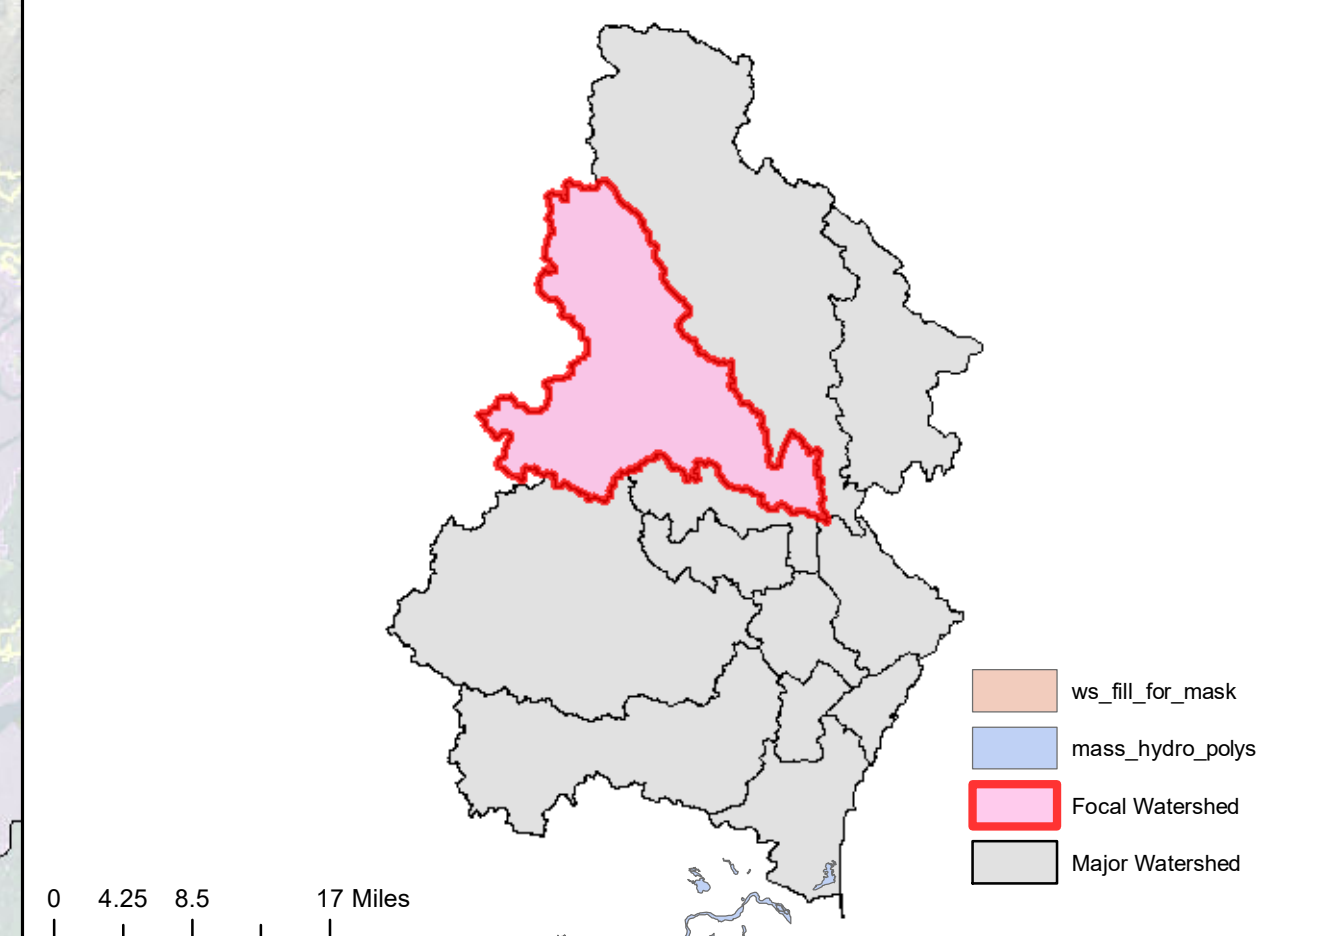

New Hampshire's Coastal Watershed Conservation Plan

Cocheco River Watershed

Legend

- Coastal Conservation Focus Areas
- Coastal Priority Agricultural Resources
- Conservation Land
- Public/Other Land
- Municipal Boundary
- Major Watershed
- ~ Streams/Rivers
- Open Water

Locus Map

Map created 9/9/2022 by:
The Nature Conservancy
 New Hampshire

Data displayed from NH GRANIT, NHDES, MassGIS, Maine Office of GIS & The Nature Conservancy.